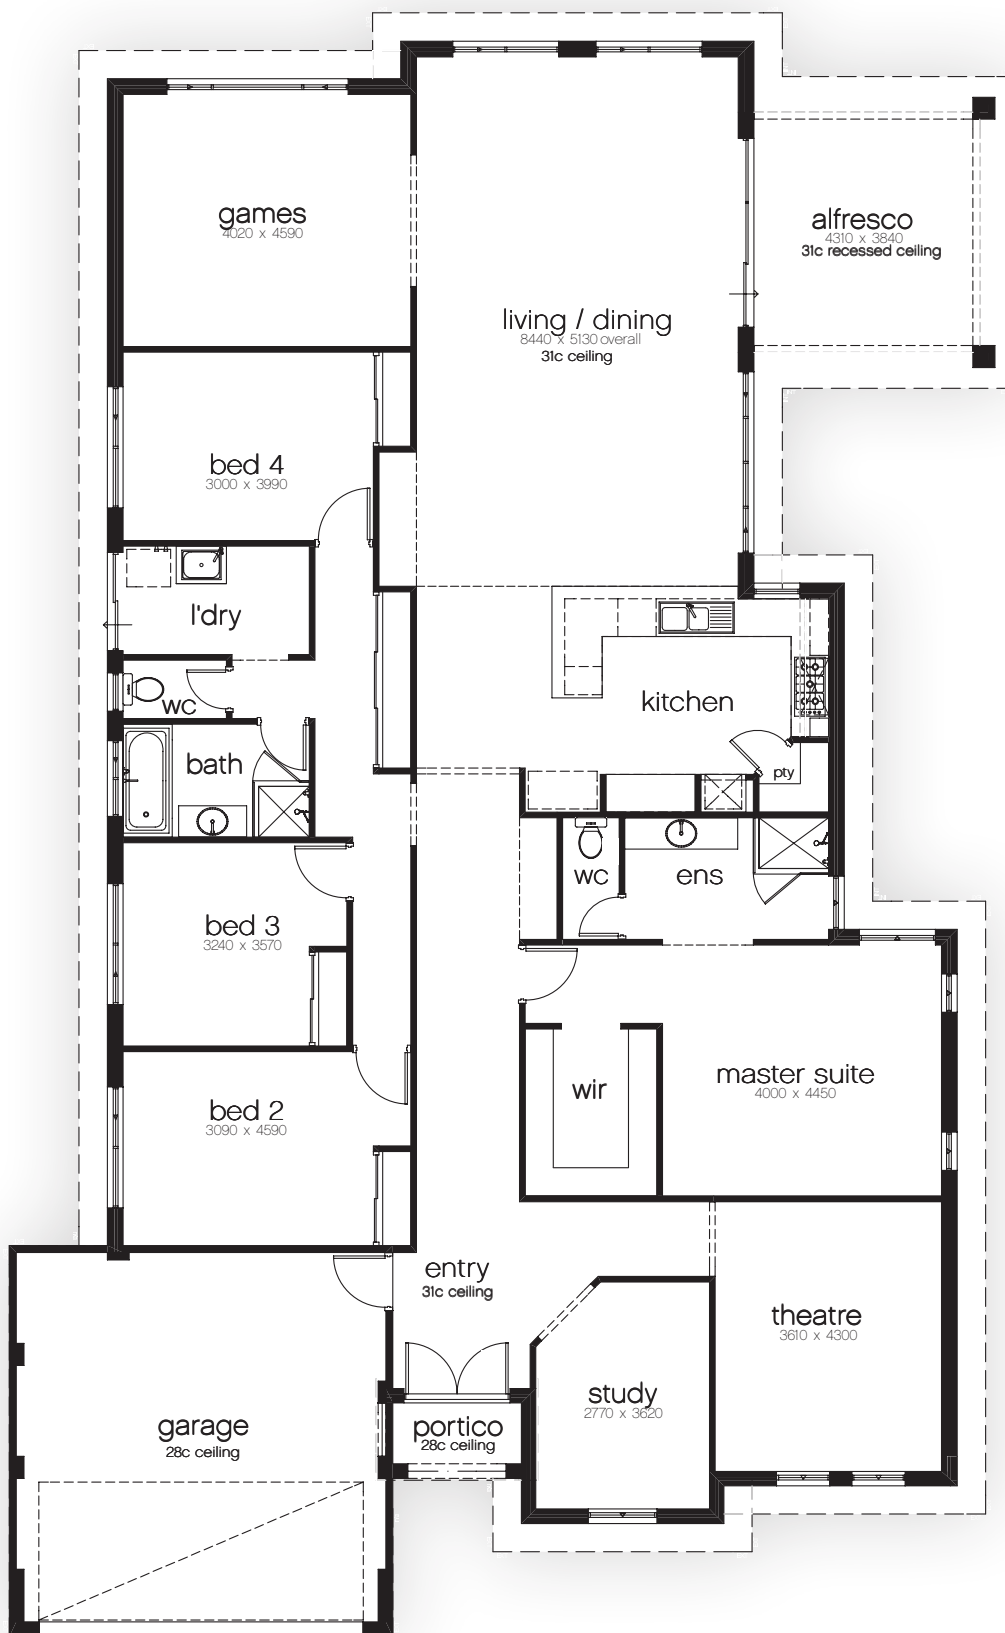

THE DEAKIN

Dimensions

Home Area	253.88m ²
Alfresco	16.55m ²
Portico	2.46m ²
Garage	37.30m ²
Total Area	310.20m ²
Overall Width	15.71m
Overall Length	25.43m

The Madison is on display at Burns Beach Rd Iluka. Saturday and Sunday 1pm-5pm Monday and Wednesday 2pm-5pm.