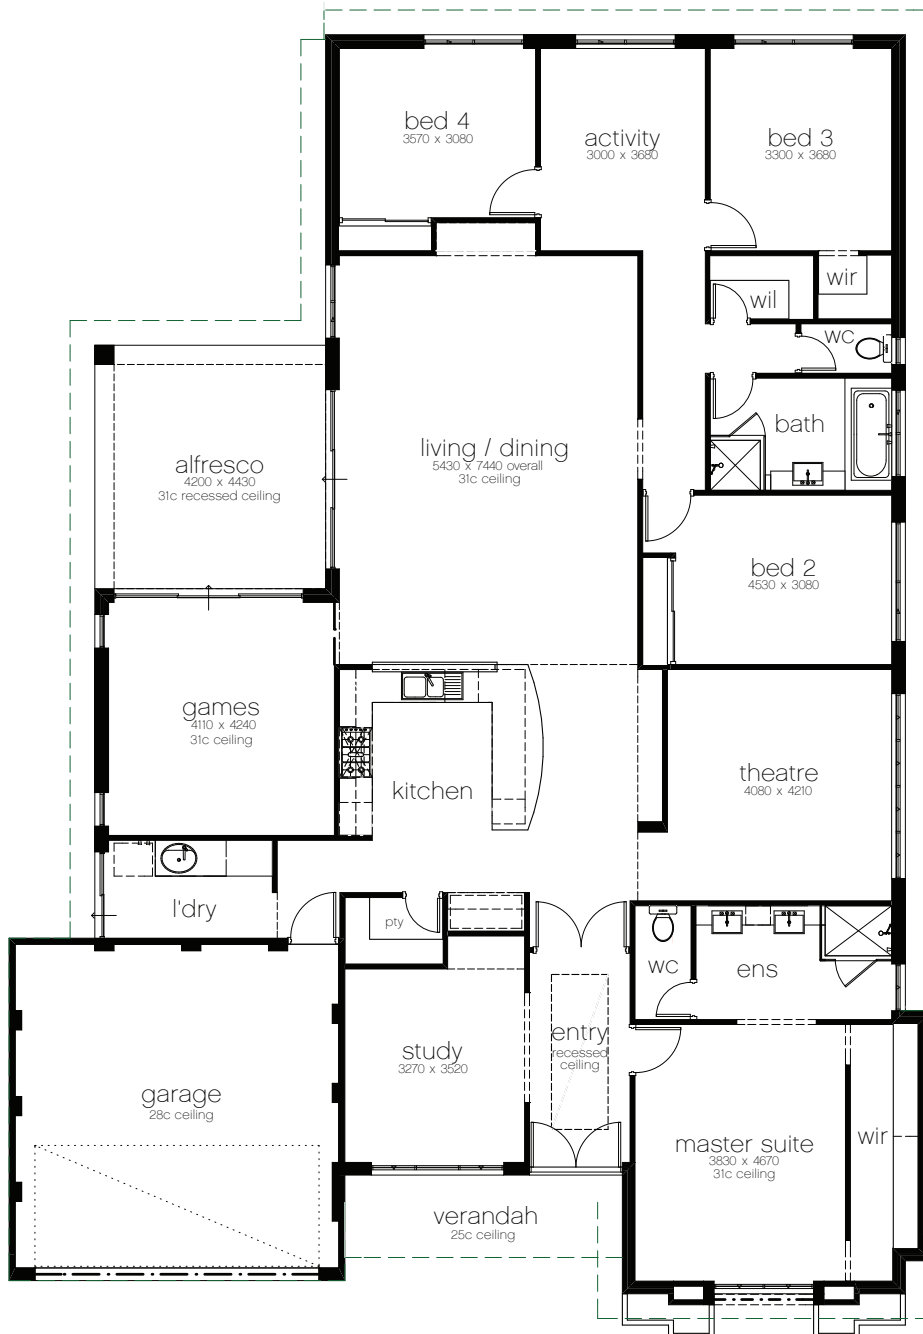

# THE CHICAGO

## Dimensions

Home Area	258.39m <sup>2</sup>
Alfresco	18.61m <sup>2</sup>
Verandah	7.58m <sup>2</sup>
Garage	37.10m <sup>2</sup>
Total Area	321.68m <sup>2</sup>
Overall Width	16.79m
Overall Length	23.11m