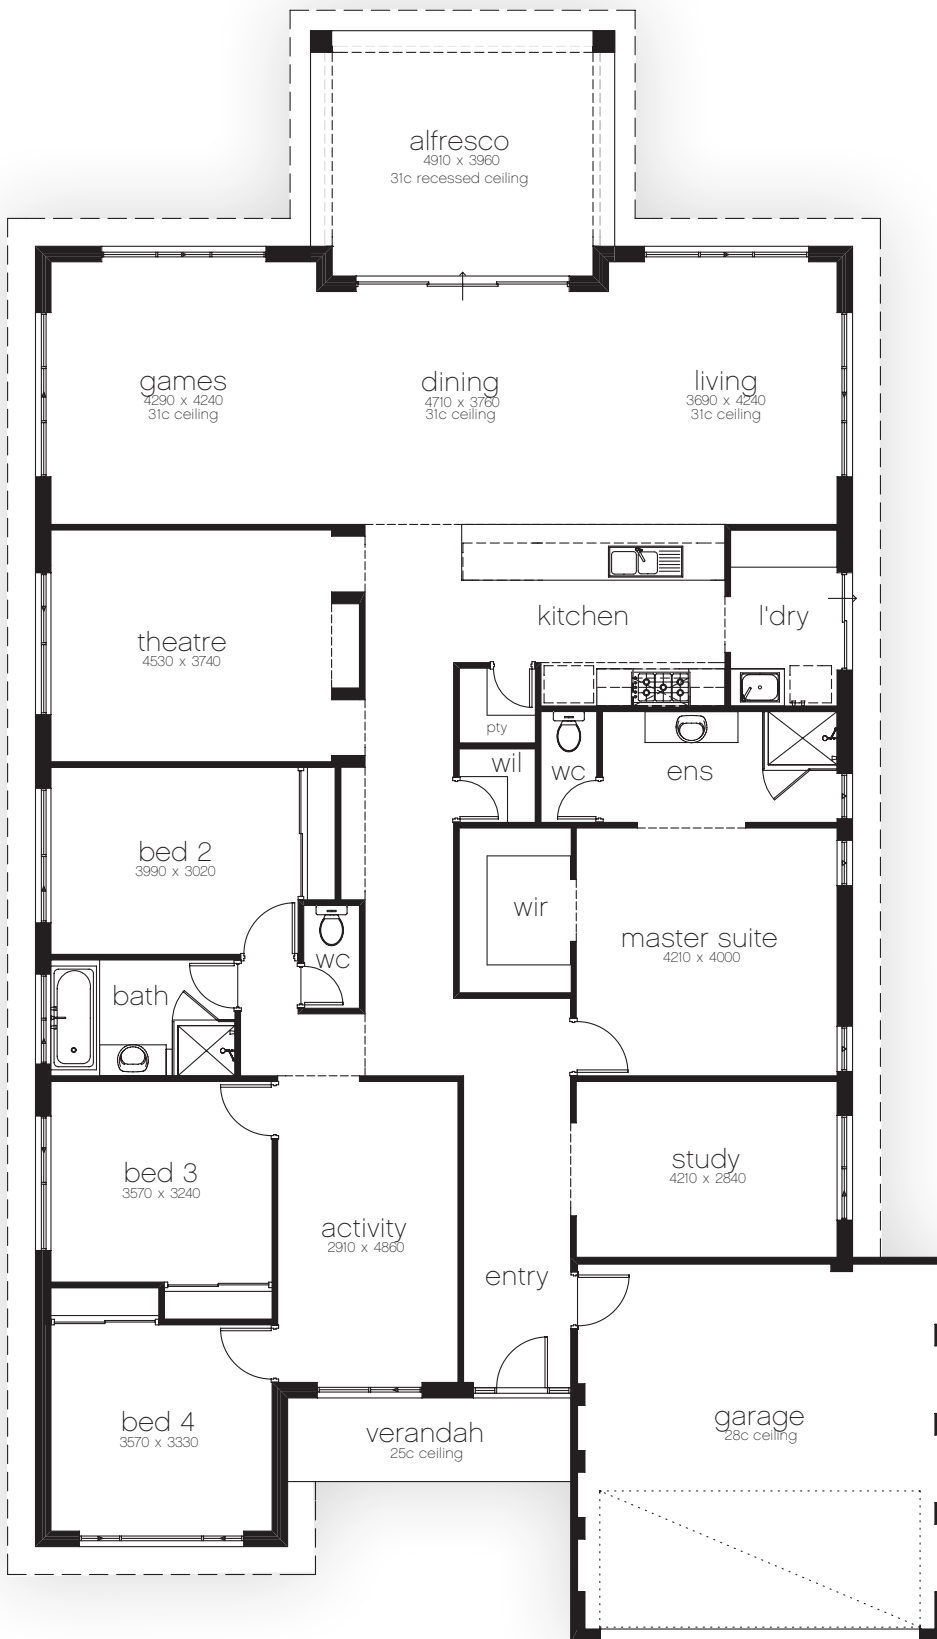

# THE BOARDWALK

## Dimensions

Home Area	243.35m <sup>2</sup>
Alfresco	19.10m <sup>2</sup>
Verandah	6.16m <sup>2</sup>
Garage	37.32m <sup>2</sup>
Total Area	305.96m <sup>2</sup>
Overall Width	14.75m
Overall Length	26.03m

The Broadwater is on display at Wright Rd Harrisdale. Saturday and Sunday 1pm-5pm Monday and Wednesday 2pm-5pm

**Call 6466 1200**