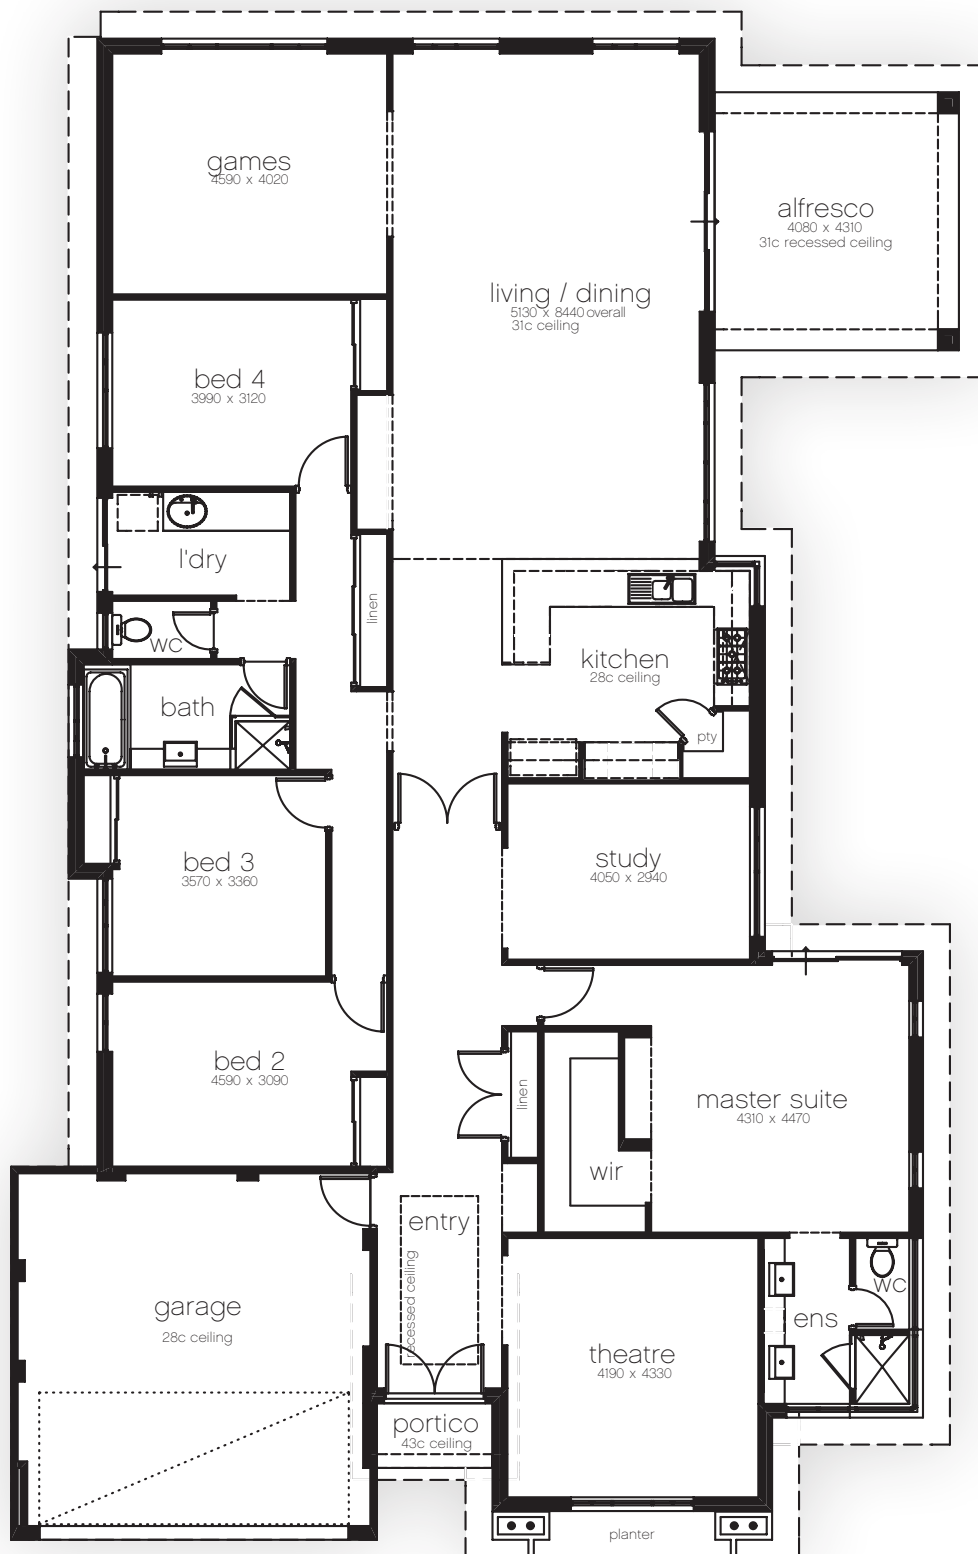

THE MADISON

Dimensions

Home Area	260.12m ²
Alfresco	17.59m ²
Portico	2.08m ²
Garage	37.13m ²
Total Area	316.92m ²
Overall Width	15.83m
Overall Length	25.07m

Think you can improve The Madison? Got some ideas you'd like to incorporate? Want to make some tweaks? No problem. Simply get in touch and tell us how we can change our design to suit you and your lifestyle. To visit our full range of designs.