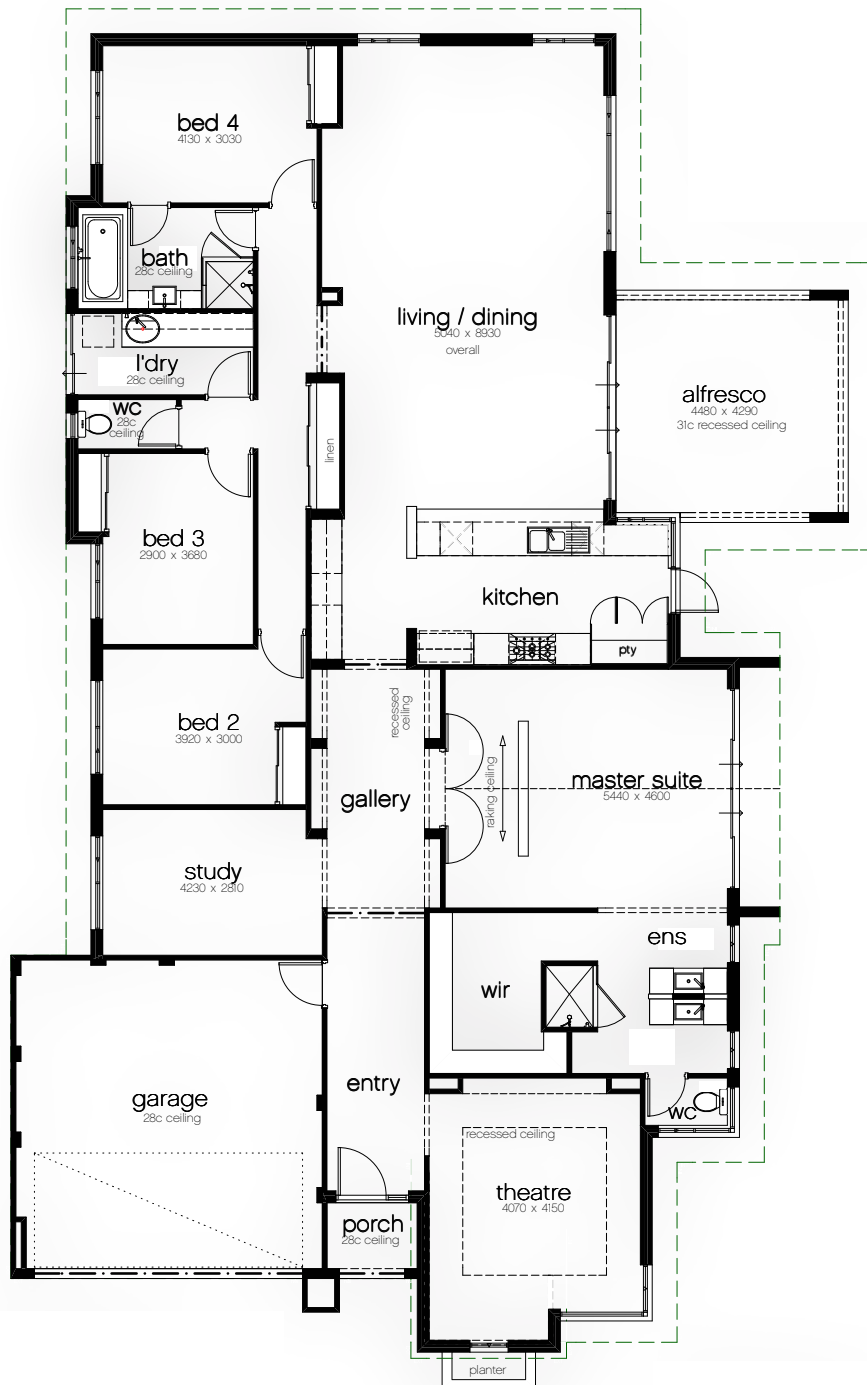

# THE PLAZA

## Dimensions

Home Area	248.99m <sup>2</sup>
Alfresco	19.84m <sup>2</sup>
Porch	3.00m <sup>2</sup>
Garage	37.11m <sup>2</sup>
Total Area	308.94m <sup>2</sup>
Overall Width	16.14m
Overall Length	25.41m

Think you can improve The Plaza? Got some ideas you'd like to incorporate? Want to make some tweaks? No problem. Simply get in touch and tell us how we can change our design to suit you and your lifestyle. To visit our full range of designs.