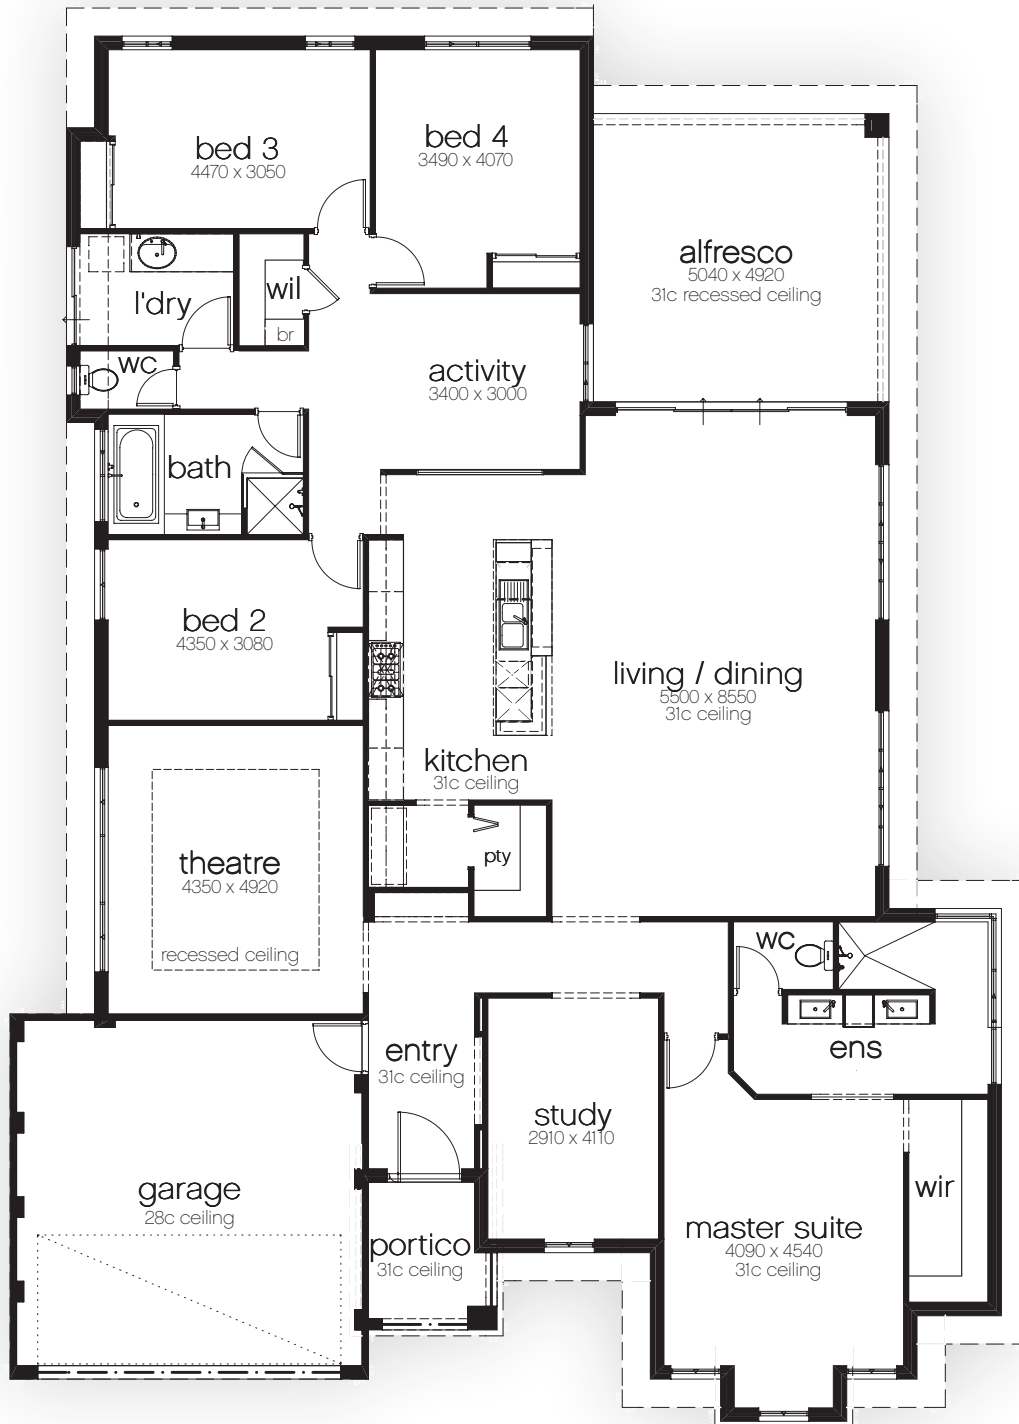

THE LEXINGTON

Dimensions

Home Area	255.97m ²
Alfresco	24.79m ²
Portico	5.07m ²
Garage	37.25m ²
Total Area	323.08m ²
Overall Width	16.91m
Overall Length	23.63m

Think you can improve The Lexington? Got some ideas you'd like to incorporate? Want to make some tweaks? No problem. Simply get in touch and tell us how we can change our design to suit you and your lifestyle. To visit our full range of designs.