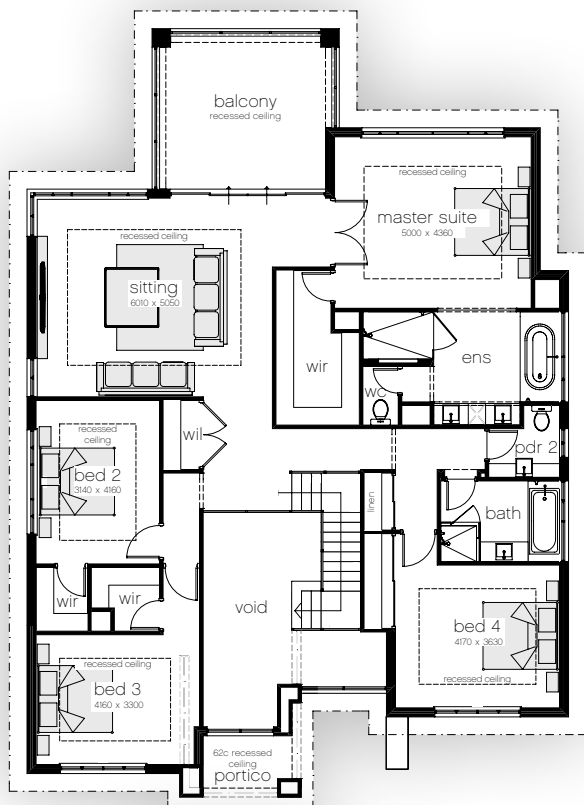

# THE SUNSETS

Lower Floor

Upper Floor

## Dimensions

Lower Floor	174.96m <sup>2</sup>
Upper Floor	198.00m <sup>2</sup>
Alfresco	18.87m <sup>2</sup>
Balcony	18.87m <sup>2</sup>
Portico	4.43m <sup>2</sup>
Garage	39.46m <sup>2</sup>
Total Area	454.59m <sup>2</sup>
Overall Width	15.81m
Overall Length	19.54m