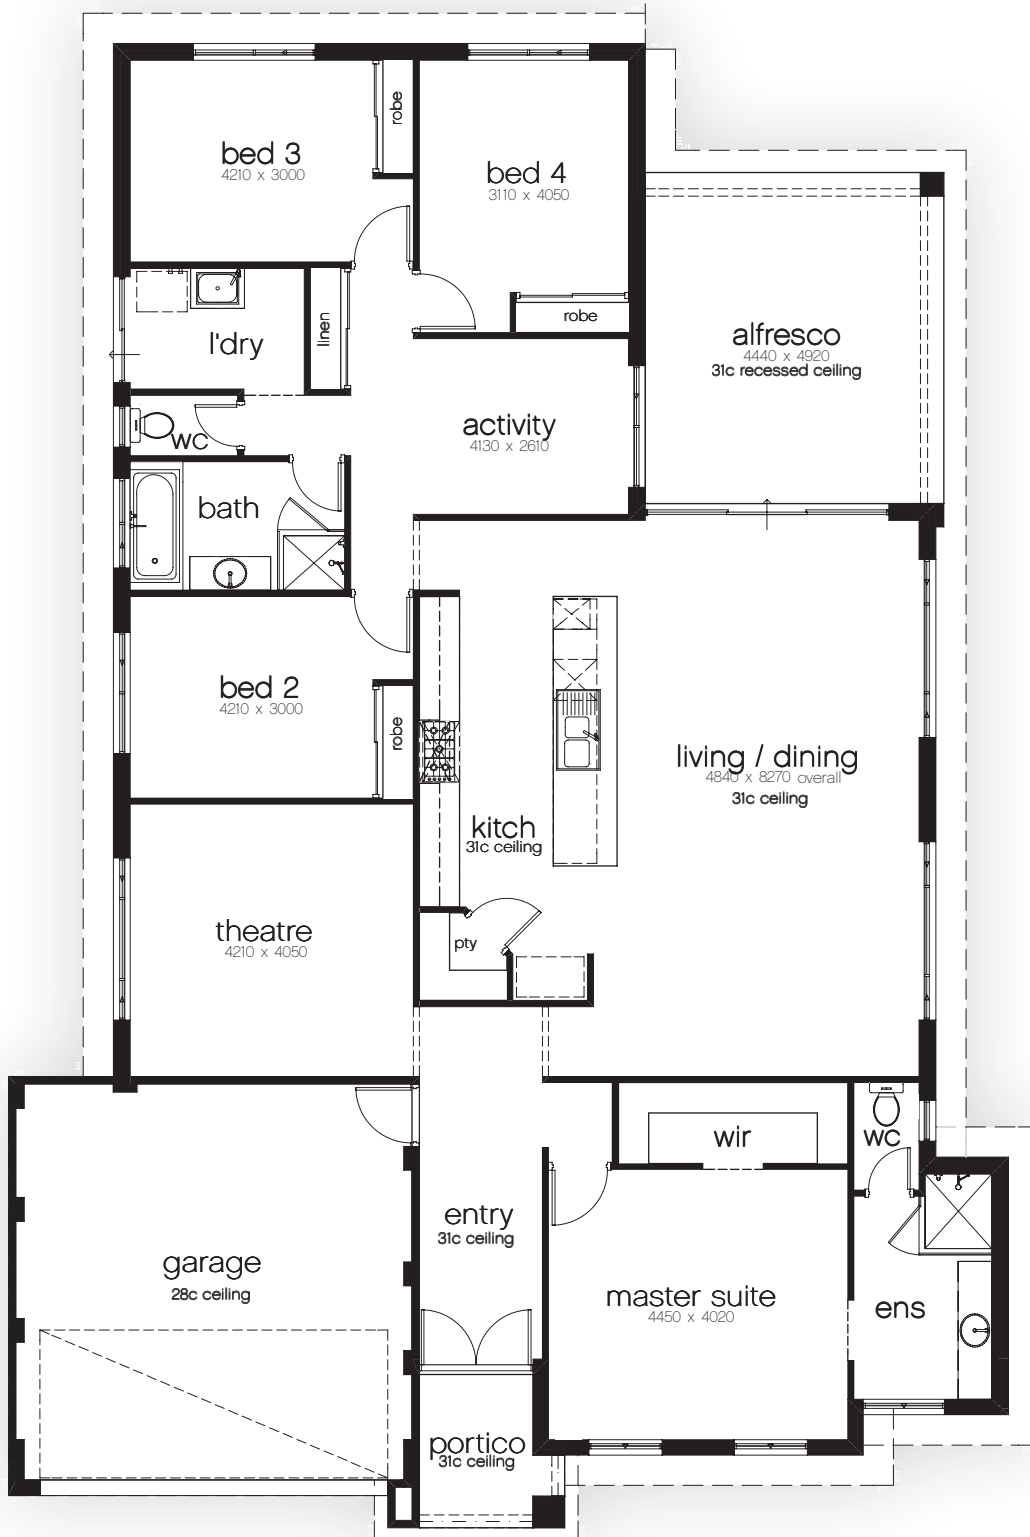

THE DELAWARE

Dimensions

| | |
|----------------|----------------------|
| Home Area | 203.98m ² |
| Alfresco | 21.89m ² |
| Portico | 4.58m ² |
| Garage | 37.10m ² |
| Total Area | 267.54m ² |
| Overall Width | 14.87m |
| Overall Length | 22.07m |

Think you can improve The Delaware? Got some ideas you'd like to incorporate? Want to make some tweaks? No problem. Simply get in touch and tell us how we can change our design to suit you and your lifestyle. To visit our full range of designs.